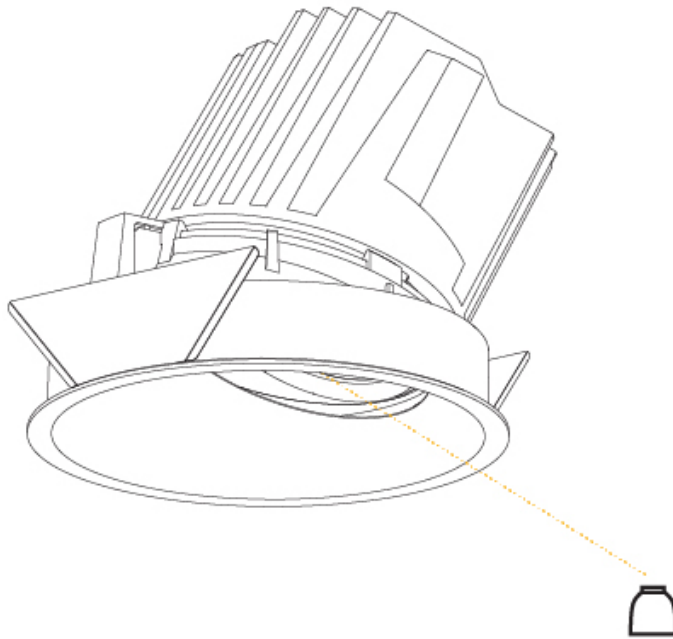

BIONIQ ROUND WALLWASH RECESSED

A35347-

PROJECT

TYPE

SPECIFIER

QUANTITY

DATE