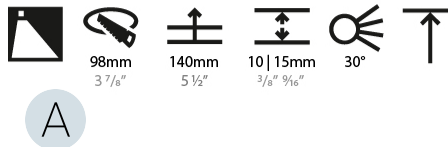

PHYSICAL

Shape: Round
Diameter (mm): 107
Diameter (in): 4 3/16
Height (mm): 118
Height (in): 4 5/8
Ceiling Thickness (mm): 10 / 12.5 / 15
Ceiling Thickness (in): 3/8 or 1/2 or 9/16
Min. Recessing Depth (mm): 140
Min. Recessing Depth (in): 5 1/2
Light Distribution: Adjustable / Asymmetric
Weight (kg): 0.473
Weight (lbs): 1.04
Fixture Finish: SSR / BKV / CWI / CRY / HAB / UFT / ITA / RUA / FTG / MYG / LOD / PUS / FRO / FUP / KIA / POP / BLS / SPG / MEY / GOH / GUM / CHC / COM / ABZ / JAG / OBR / MOS / ROR
Fixture Material: Aluminum Die Cast
Cut-out Measurements: 98mm / 3 7/8"

ELECTRICAL

Lamp Type: LED (Zhaga Standard)
Input Wattage (W): 16.5
Total Output Wattage (W): 14
Dimming: Tri-Mode (Non-Dimming and Phase Dimming (120Vac only) and 0-10V Dimming)
Driver Included: No
Driver Location: Recessed Housing
Driver Type: Constant Current - Universal
Driver Class: Class 2
Housing: See components
Input Voltage (V): 120 - 277
Constant Current (MA): 350

LED

Number of LEDs: 1
Color Temperature (°K): 2700 / 3000 / 3500 / 4000
Max. Delivered Lumen (lm): 1030 / 1070 / 1117 / 1140
Nominal Lumen (lm): 1386 / 1438 / 1511 / 1542
CRI: >90 CRI
Lamp Life (hrs): 50000

OPTICAL

Reflector: 20 / 40 / 60
Adjustability: Fixed

RATINGS AND CERTIFICATIONS

Certified By: Certified for North American Standards
IP rating: IP20

PROJECT	_____
TYPE	_____
SPECIFIER	_____
QUANTITY	_____
DATE	_____